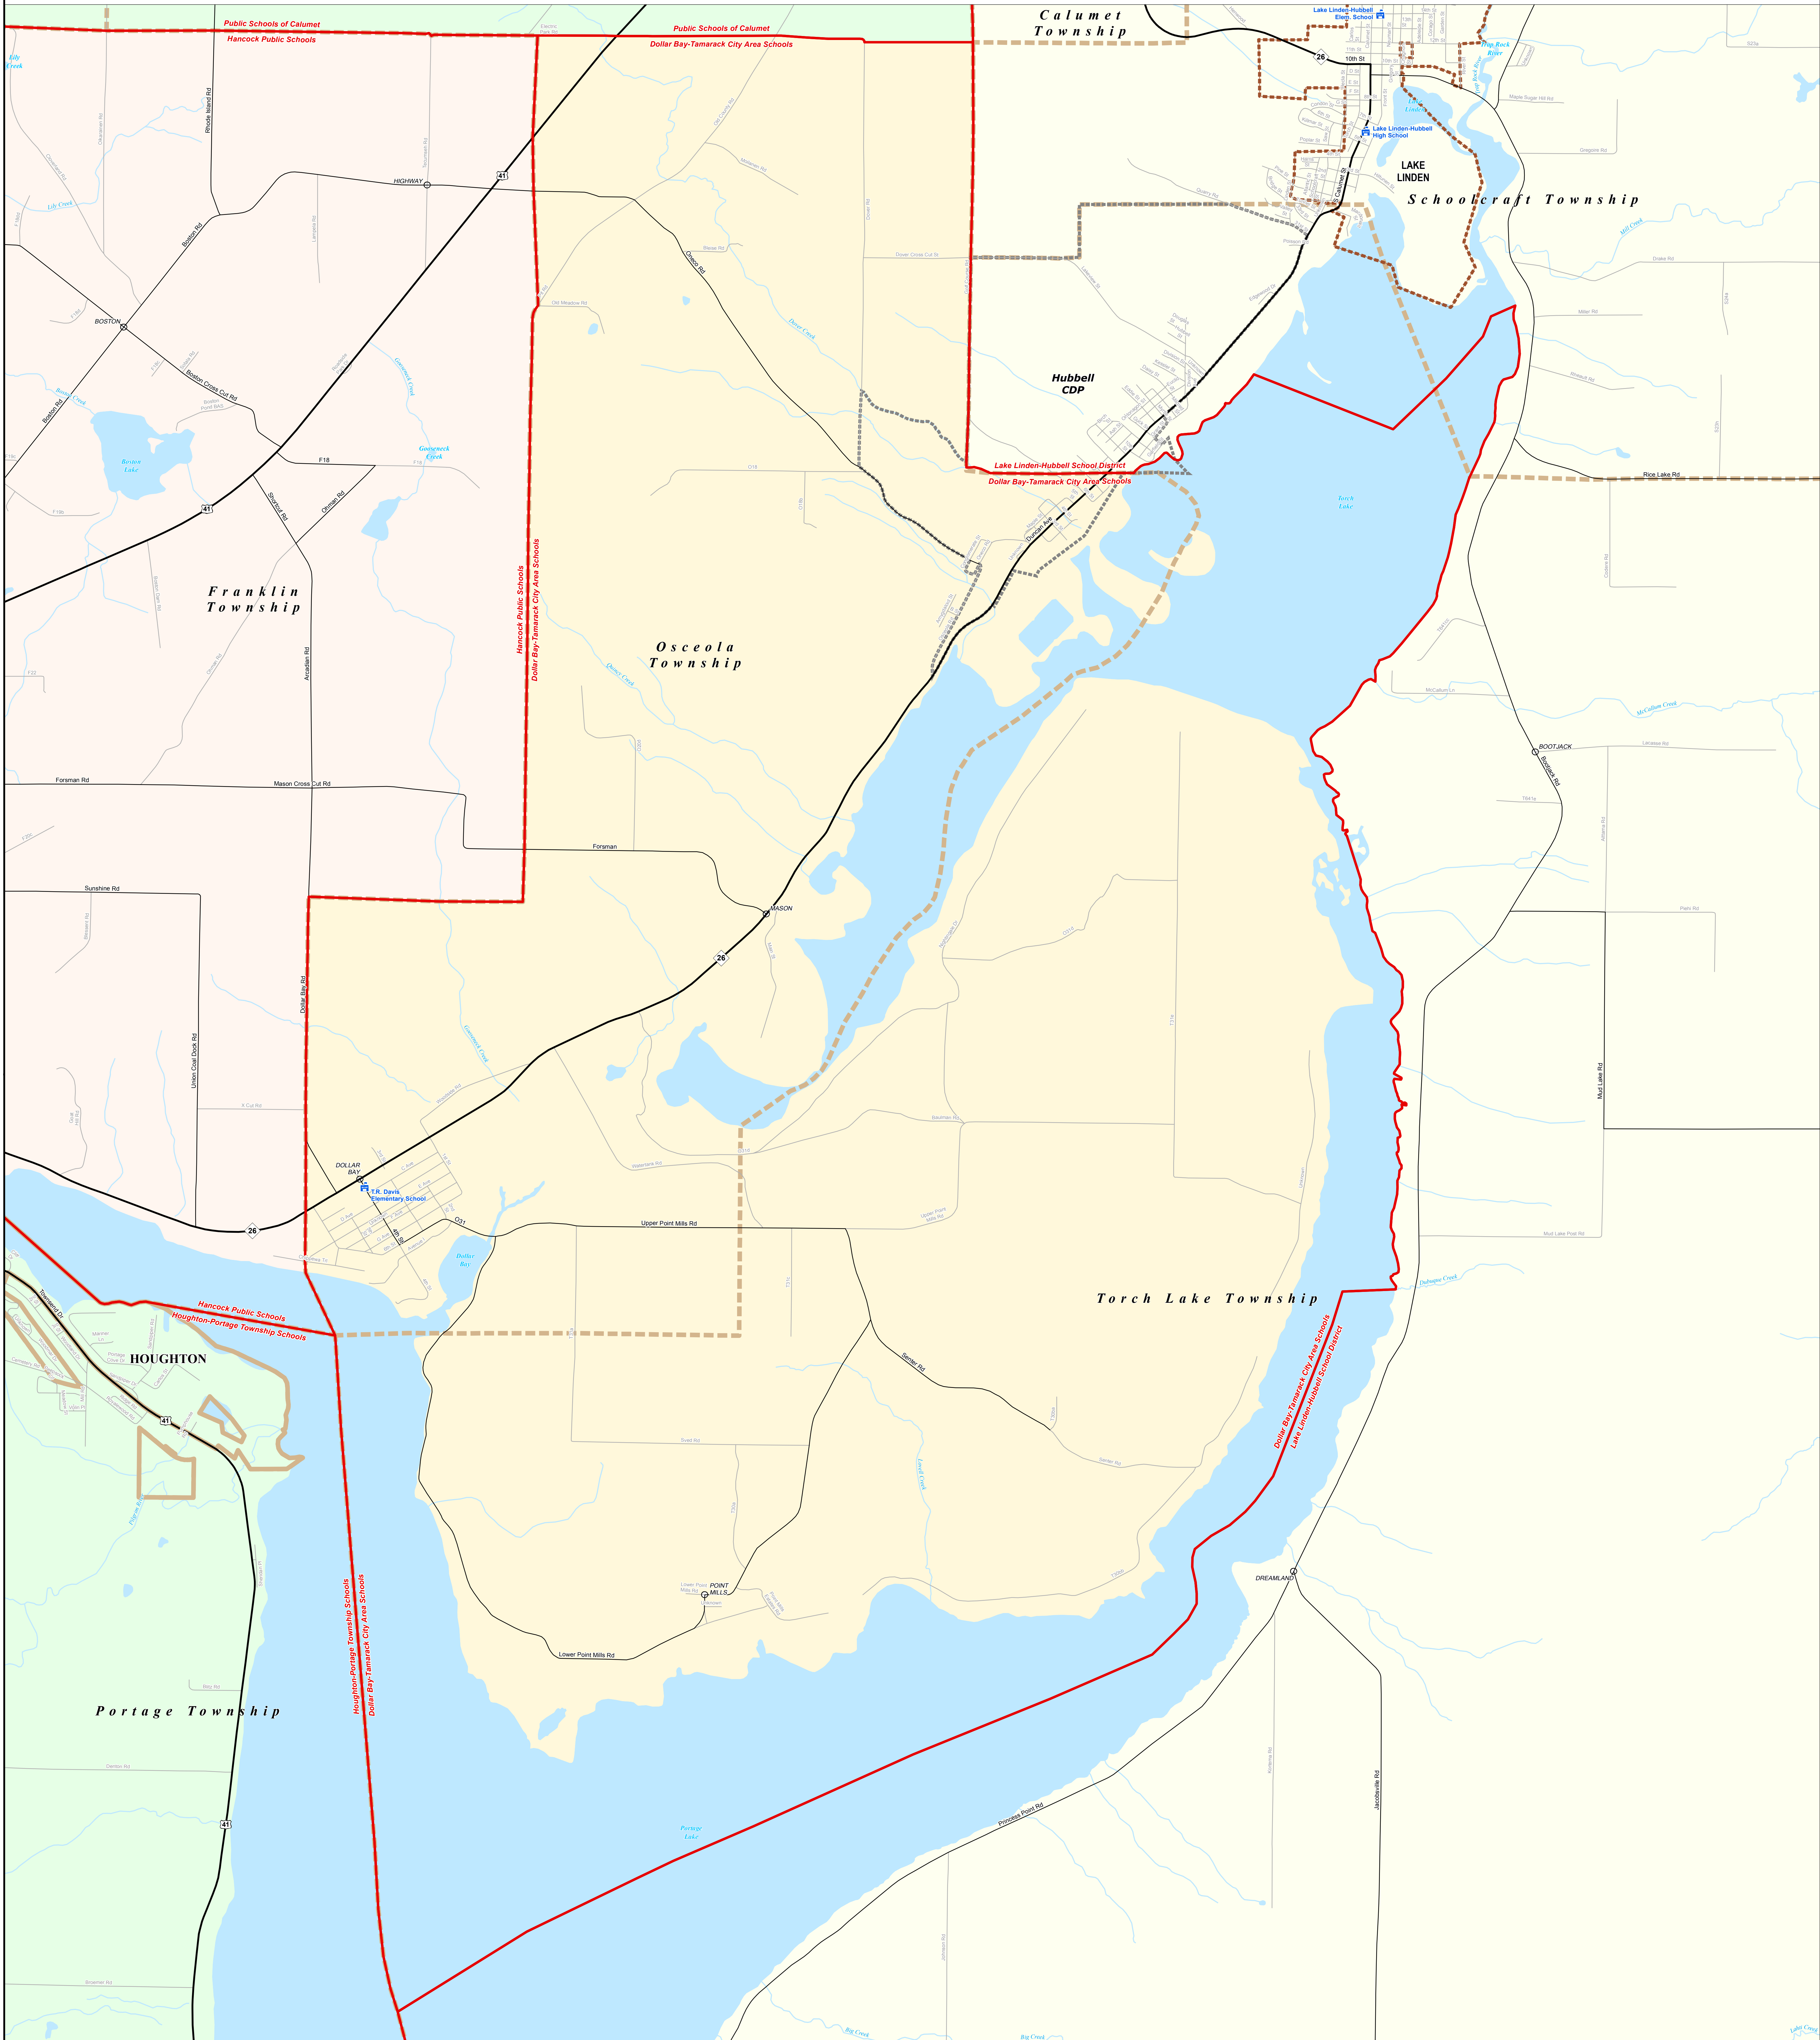

DOLLAR BAY-TAMARACK CITY AREA SCHOOLS

Copper Country ISD

*Note: Non K-12 School Districts identified with Asterisk (*) in Name

11/14/13

Legend	
School District	Unincorporated Place
County	School
City	Water Feature
Township	Freeway
Village	Highway
Census Designated Place	Primary Road
	Local Road
	Railroad
	River, Stream, or Drain

Source: Michigan Geographic Framework, v13a